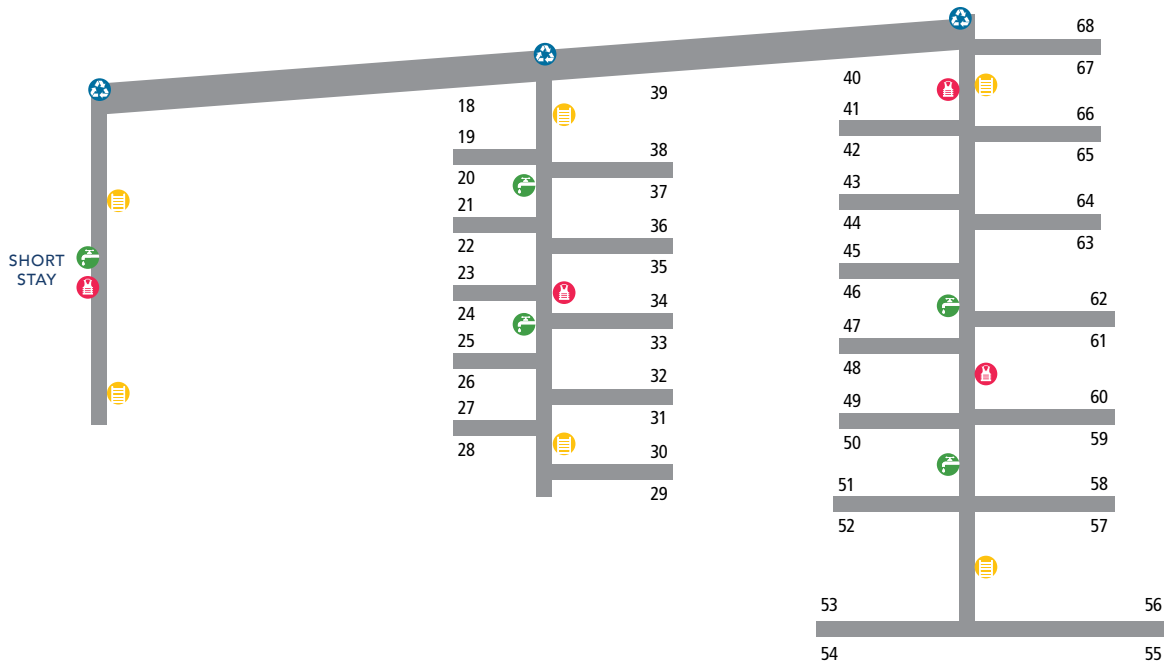

# GUYS QUAY

WATER

WASTE DISPOSAL  
POINTS INCLUDING  
RECYCLING

LIFE SAVING  
& SAFETY  
EQUIPMENT

EMERGENCY  
LADDER