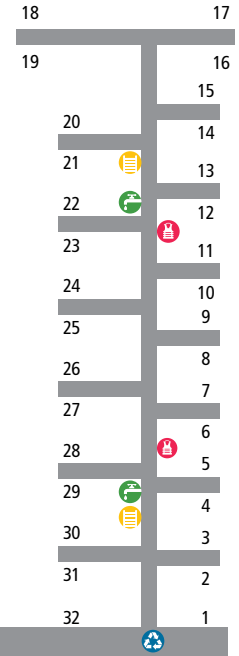

WEST PIER

WATER

WASTE DISPOSAL
POINTS INCLUDING
RECYCLING

LIFE SAVING
& SAFETY
EQUIPMENT

EMERGENCY
LADDER