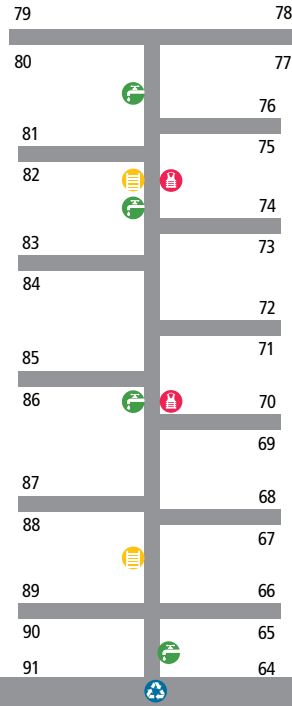

WEST PIER

WATER

WASTE DISPOSAL
POINTS INCLUDING
RECYCLING

LIFE SAVING
& SAFETY
EQUIPMENT

EMERGENCY
LADDER