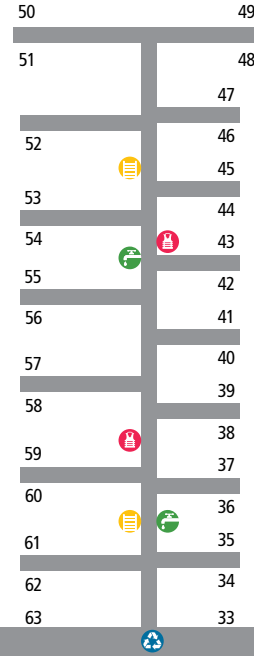

WEST PIER

WATER

WASTE DISPOSAL
POINTS INCLUDING
RECYCLING

LIFE SAVING
& SAFETY
EQUIPMENT

EMERGENCY
LADDER